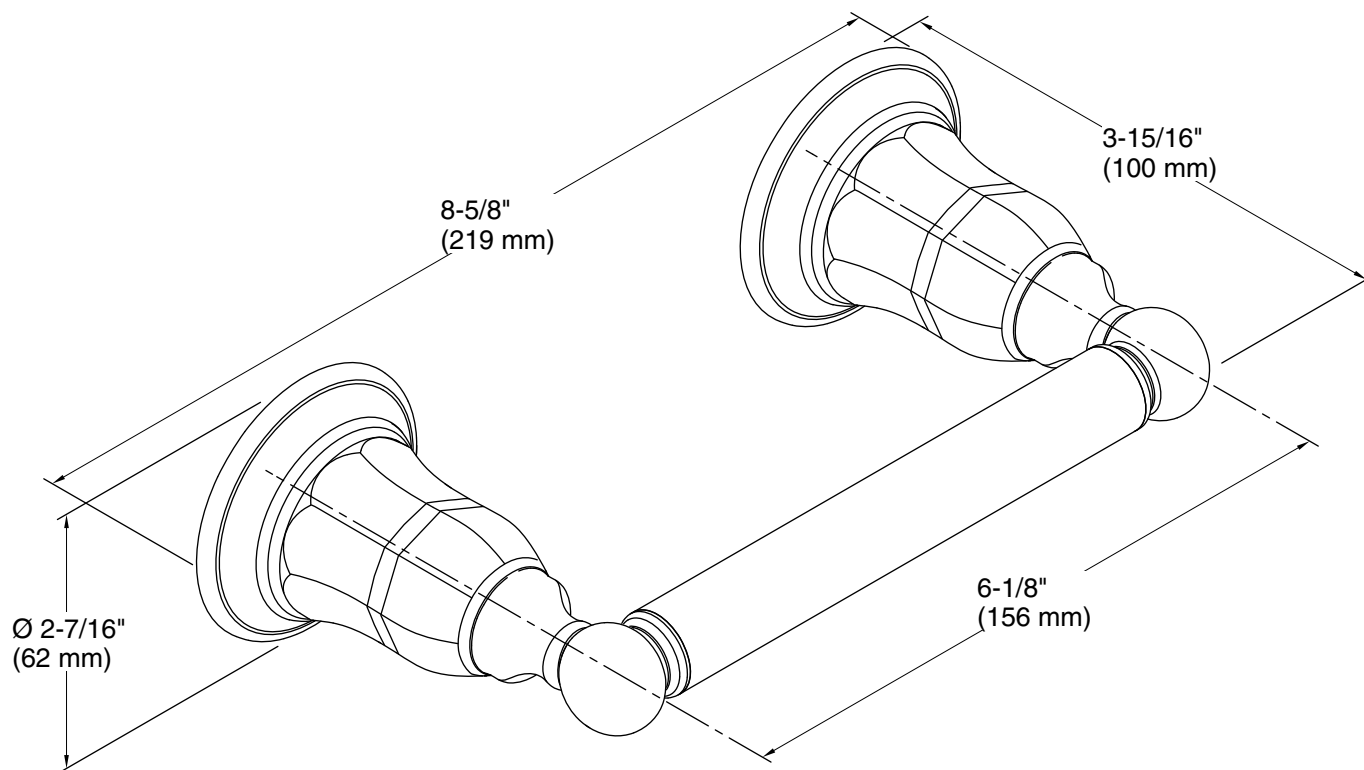

Technical Information

All product dimensions are nominal.

Material: Metal

Notes

Install this product according to the installation guide.

CAUTION: Risk of personal injury. Do not install these products in any area where they are likely to be used inadvertently as a grab bar or support bar. These products are not designed or intended for use as a grab bar or support bar.